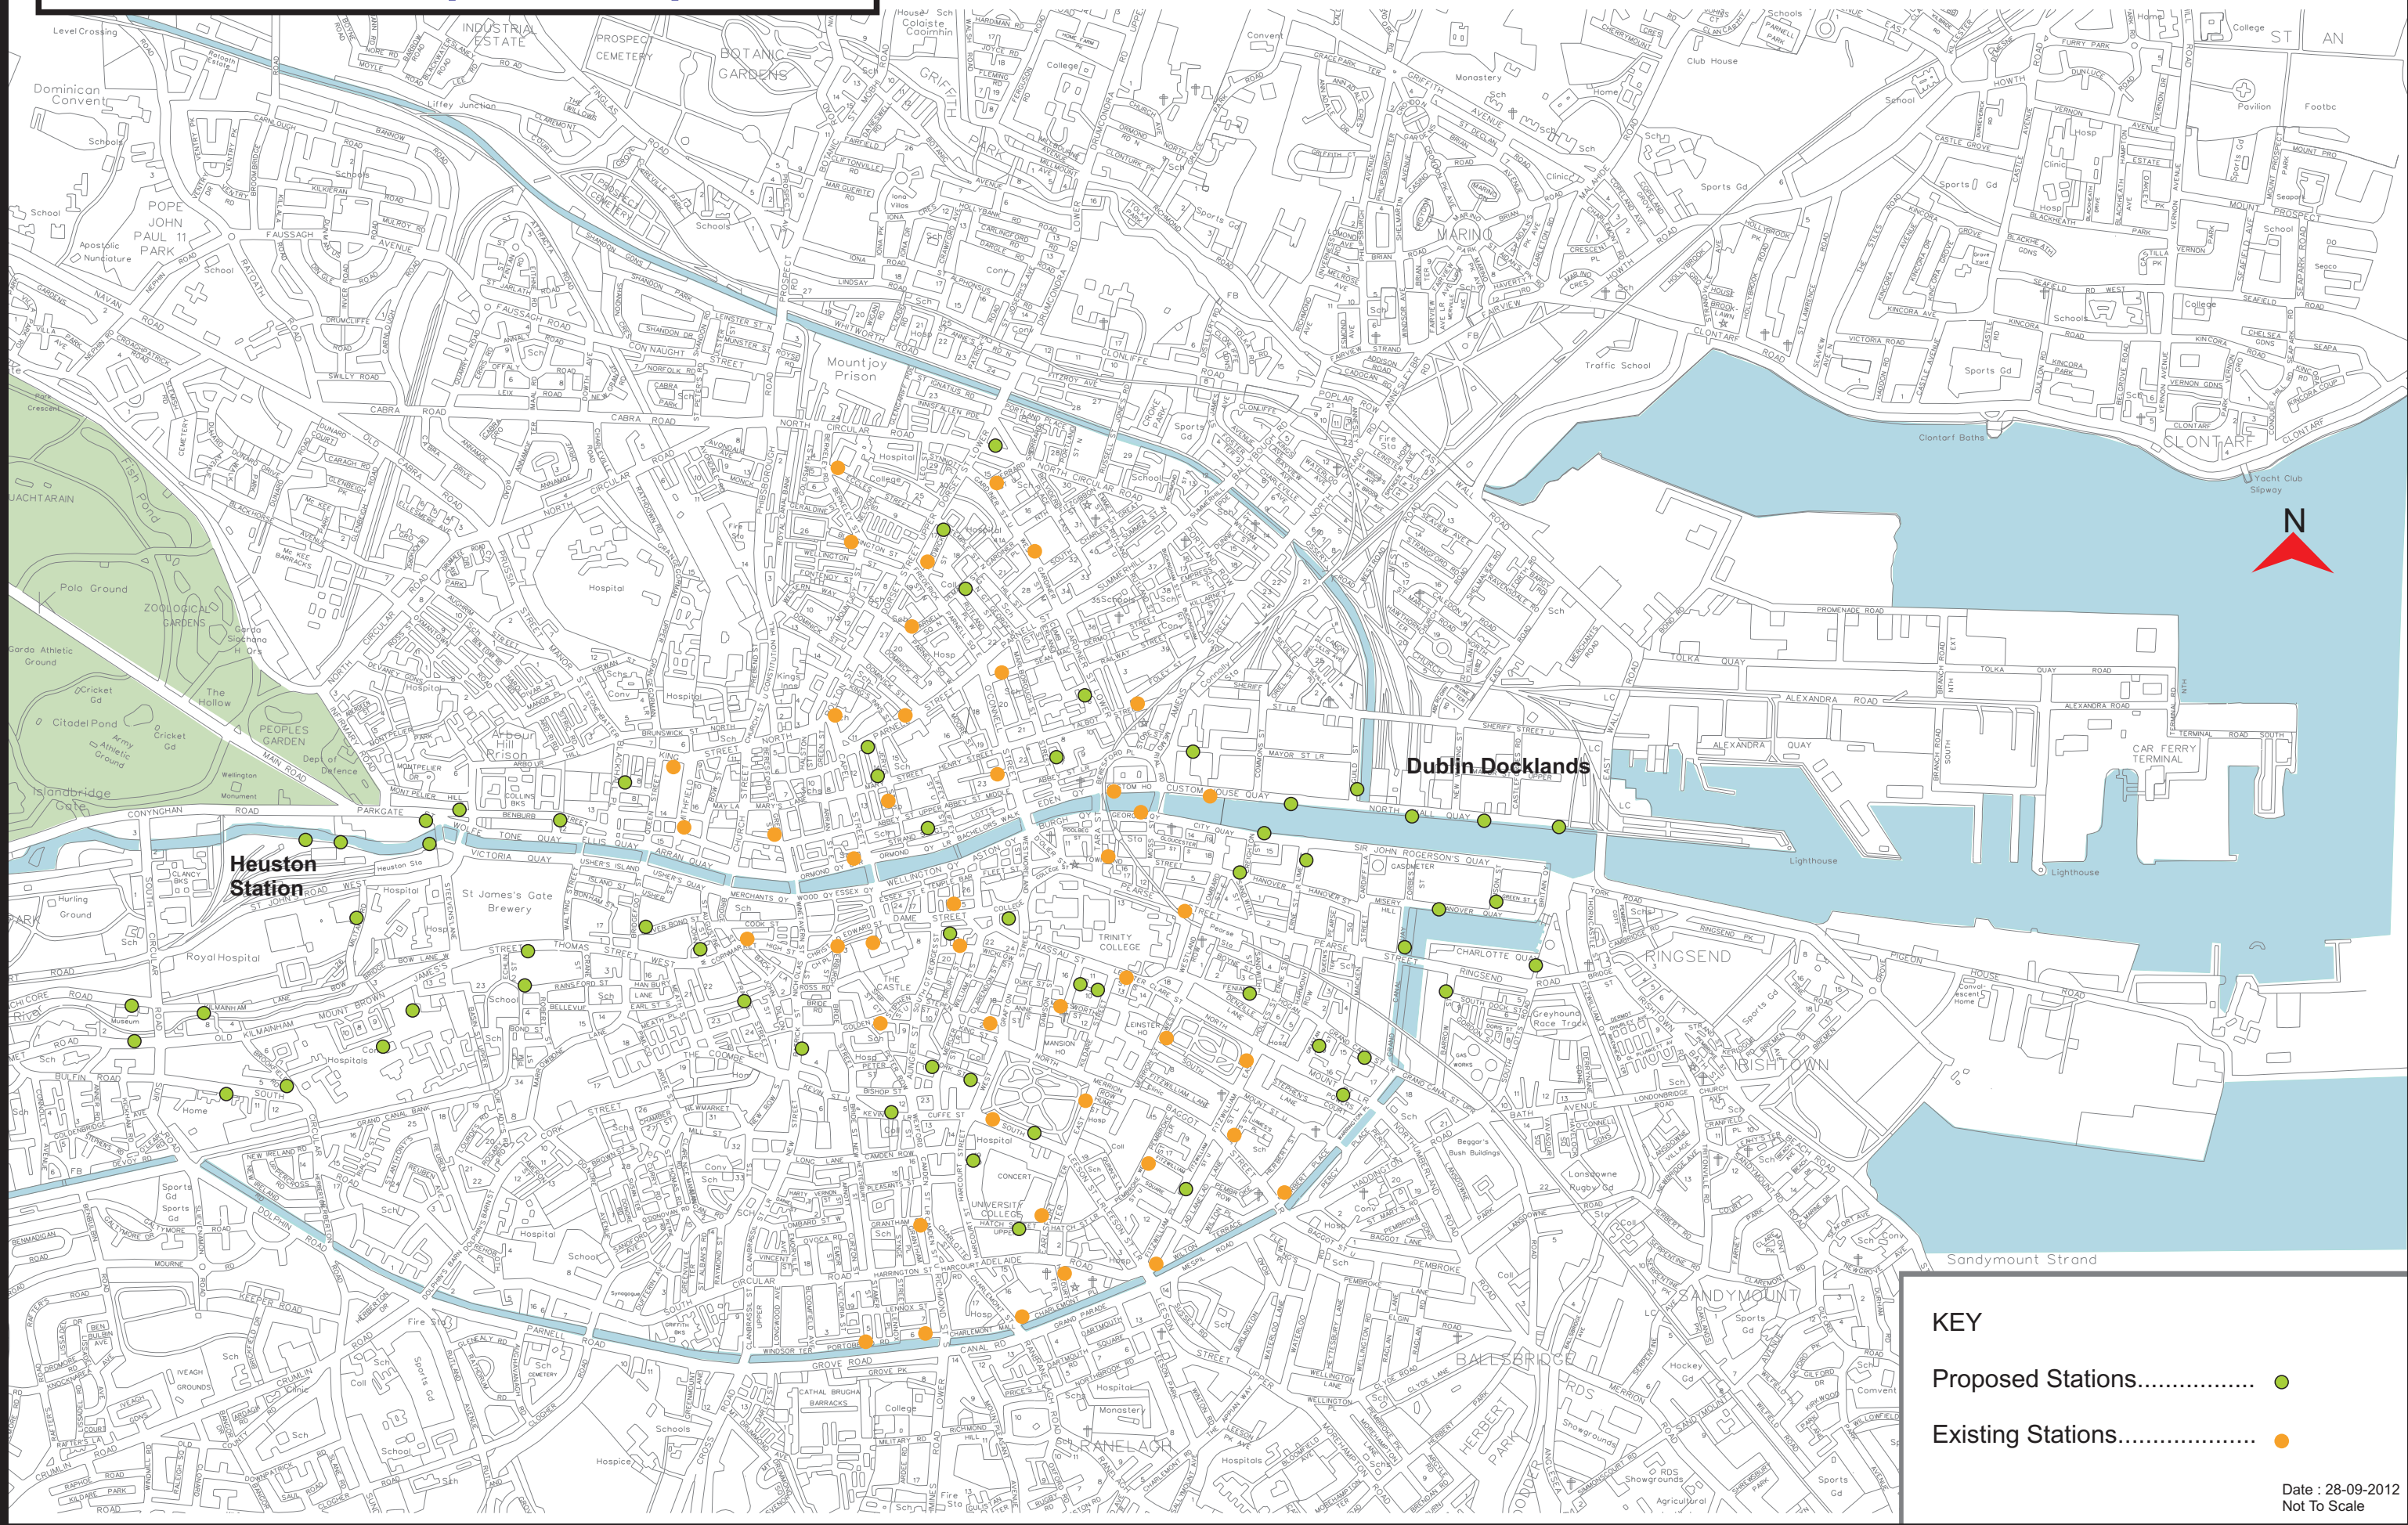

# dublinbikes Proposed Expansion

**KEY**

Proposed Stations..... ●

Existing Stations..... ●

Date : 28-09-2012  
Not To Scale